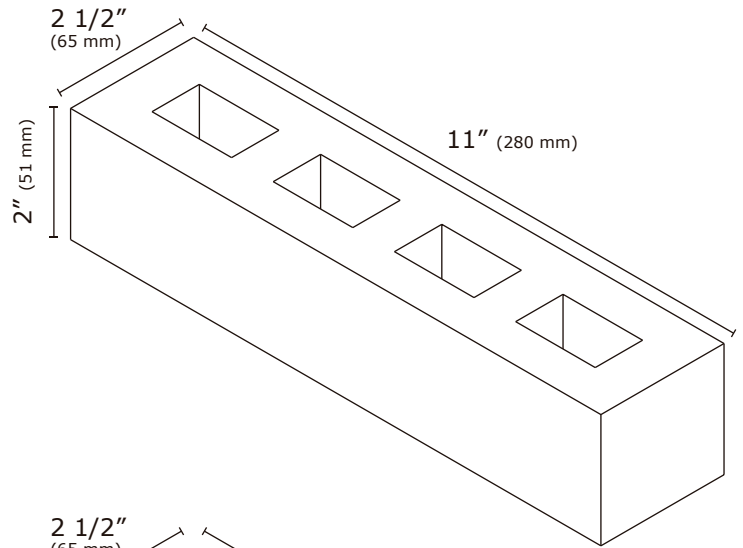

THIN ROMAN

Velur Texture
Color: Yaqui shades

Velur Texture
Color: Natural shades

Smooth Texture
Color: Yaqui shades

Smooth Texture
Color: Natural shades

Light

YAQUI light brow joint

Dark