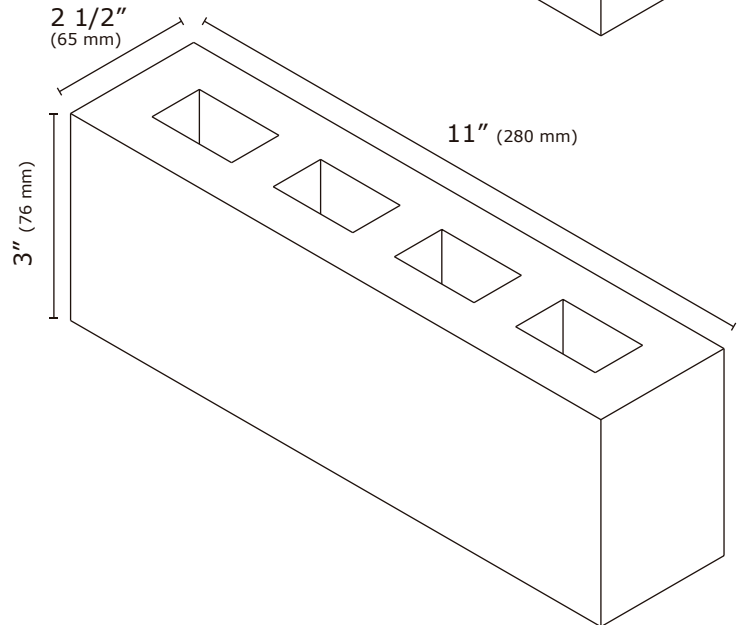

THIN ROMAN

Velur Texture
Color: Yaqui shades

Velur Texture
Color: Natural shades

Smooth Texture
Color: Yaqui shades

Smooth Texture
Color: Natural shades

Light

YAQUI light brow joint

Dark